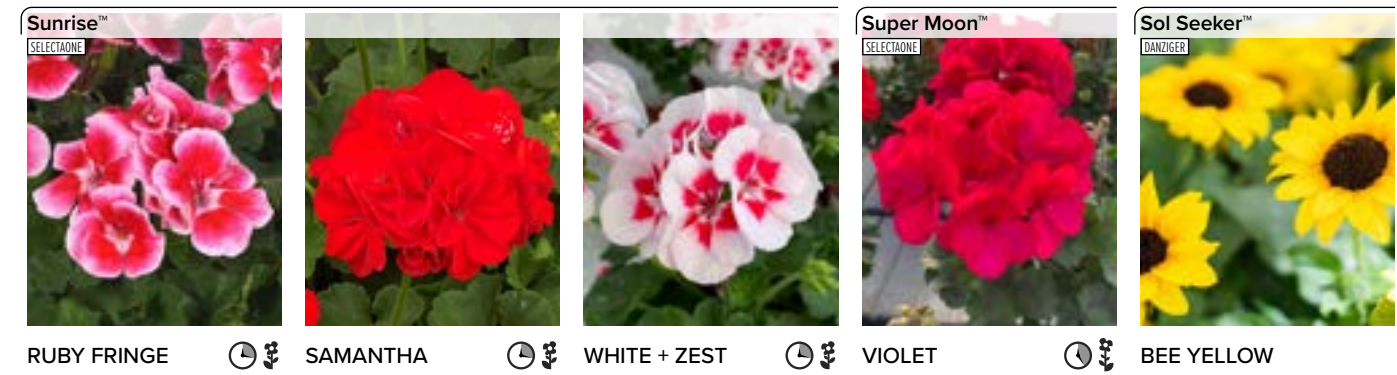

ELIATOR BEGONIA
Bégonia Rieger

Bidens

BRACTEANTHA
Immortelle – Strawflower

CALIBRACHOA
Calibracoa

CELOSIA
Célosie

COLEUS
Coléus

POT CARNATION – CEILLET
Dianthus

GERANIUM
Brocade

APPLEBLOSSOM VARIEGATED

SCENTED GERANIUM
Géranium Odorant

SENNA

ZONAL GERANIUM
Géranium Double

SPANISH WINE BURGUNDY

ICE BLUE

ZONAL GERANIUM
Géranium Double

RUBY FRINGE

SAMANTHA

WHITE + ZEST

VIOLET

BEE YELLOW

LOBELIA
Lobélia

PURPLE

NEMESIA
Mandevilla

WHITE